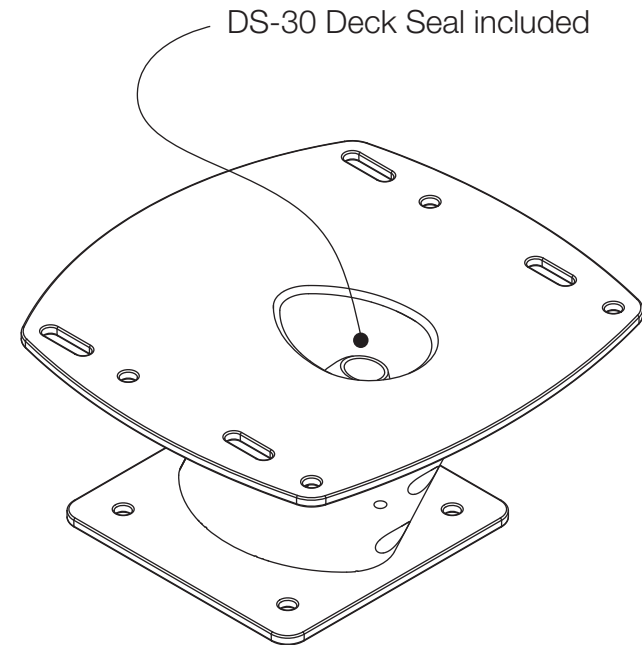

Aluminium PowerTower® (APT-150-01)

For help & information
email: technical@scanstrut.com
tel: +44 (0) 1803 863800

SCANSTRUT
designed for life at sea