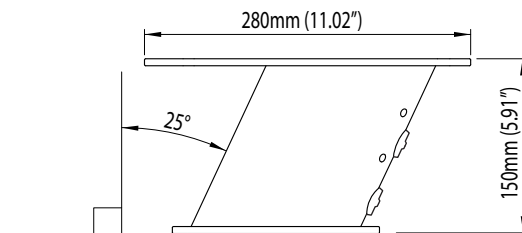

Aluminium PowerTower® (APT-150-01)

For help & information
email: technical@scanstrut.com
tel: +44 (0) 1803 863800

SCANSTRUT
designed for life at sea