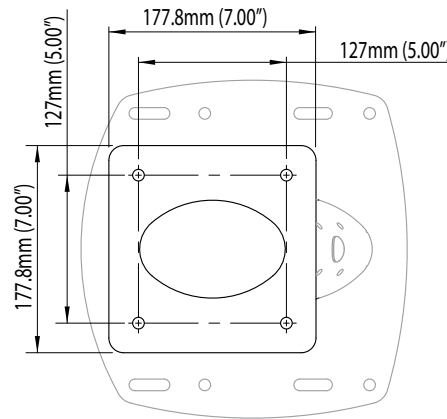

Aluminium PowerTower® (APT-150-01)

For help & information
email: technical@scanstrut.com
tel: +44 (0) 1803 863800

SCANSTRUT
designed for life at sea