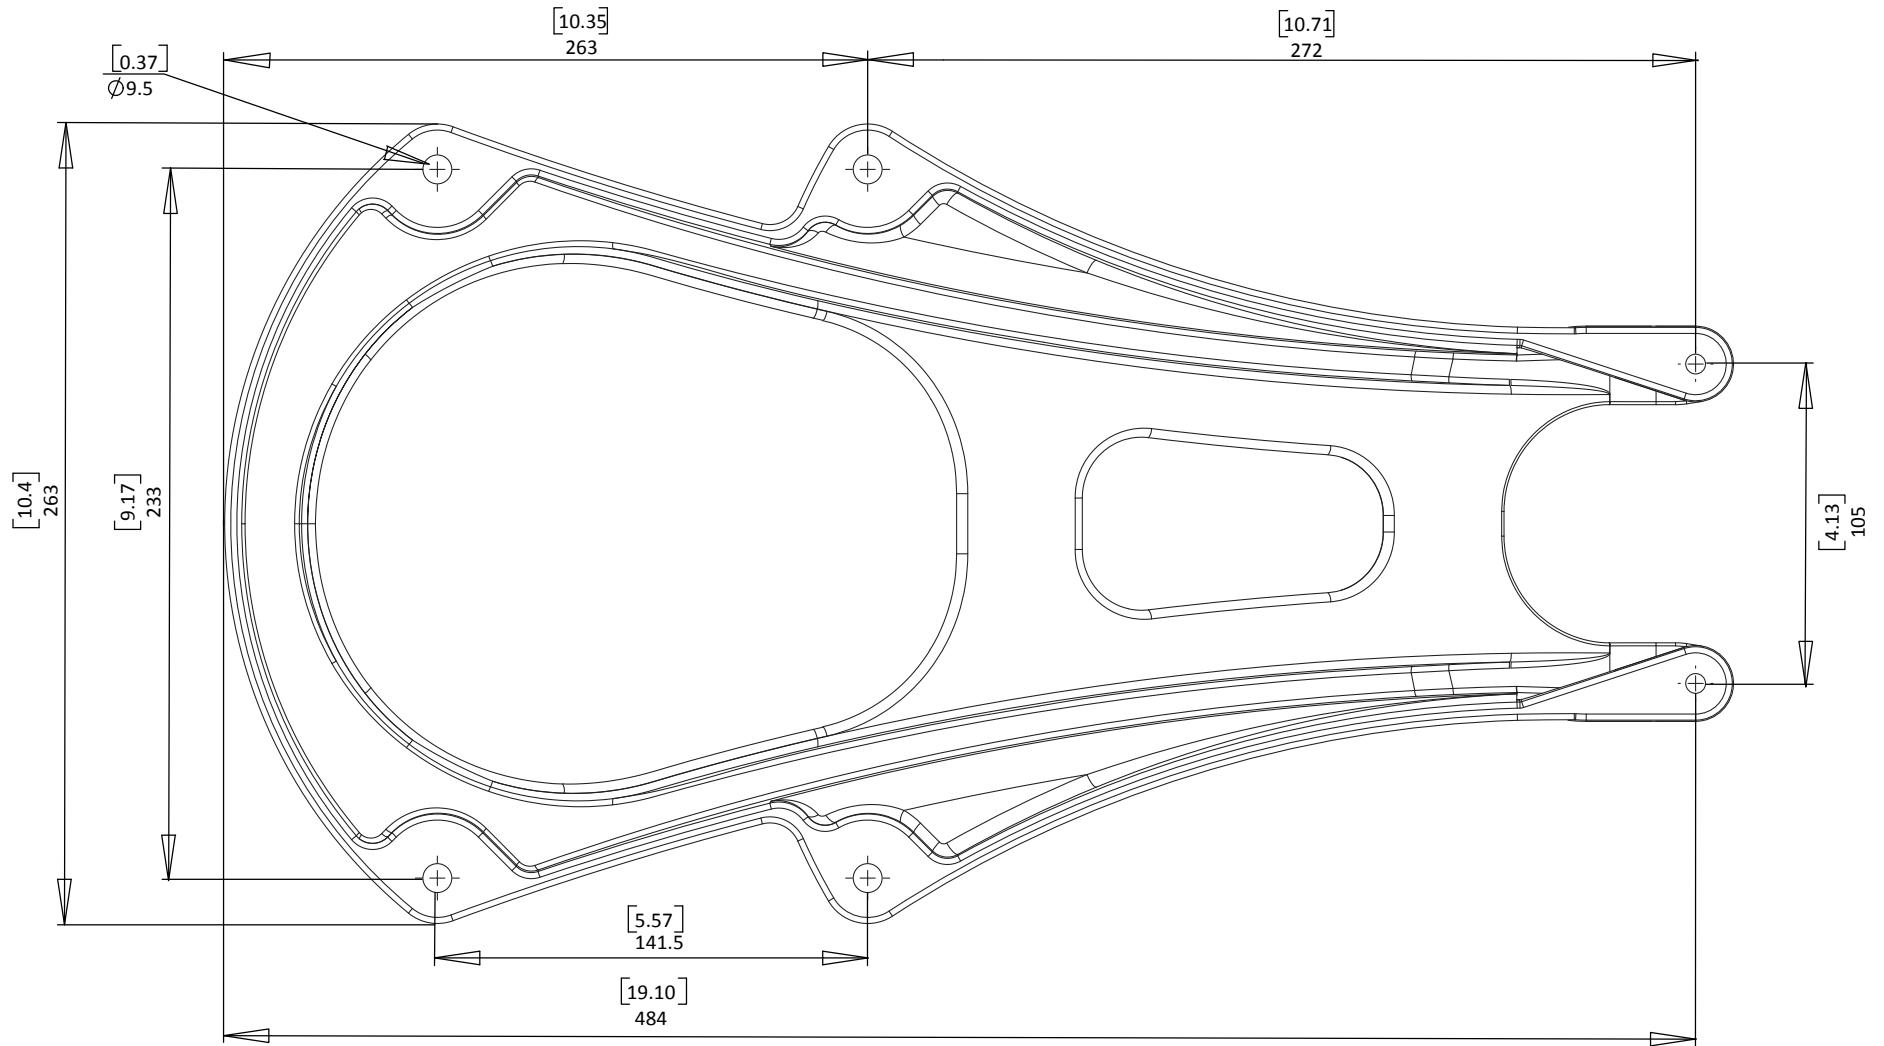

M92722 Mast Mount Fixing Dimensions

For help & information
email: sales@scanstrut.com
tel: +44 (0) 1392 531280

SCANSTRUT
designed for life at sea