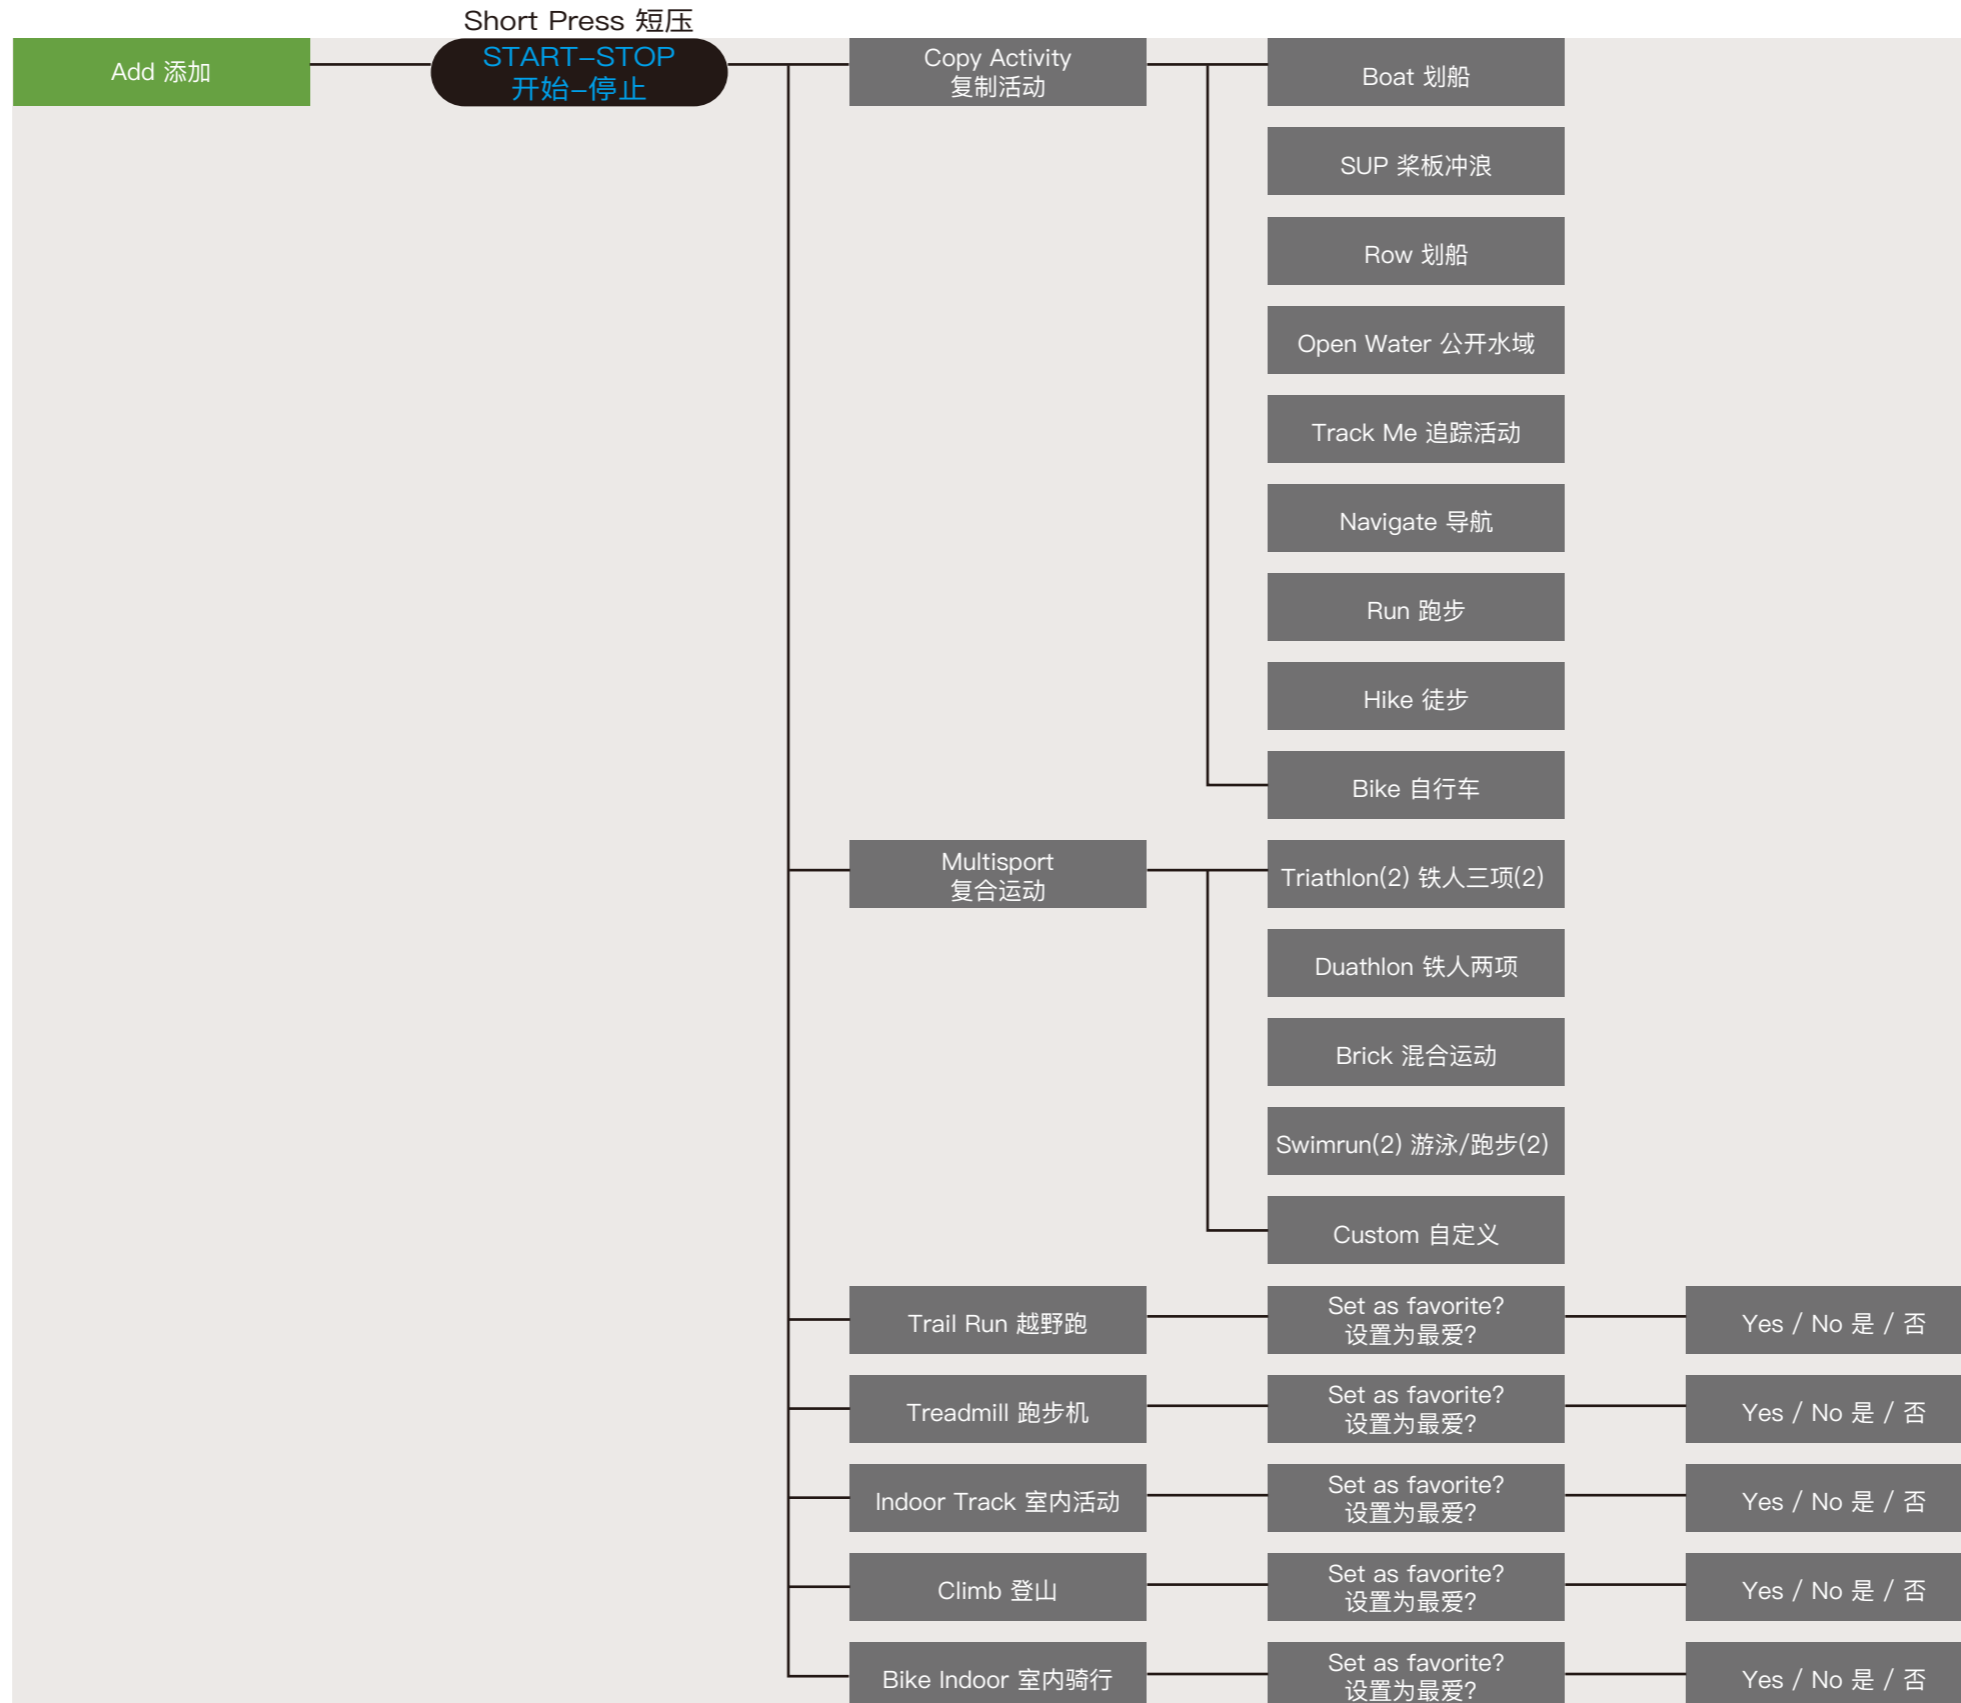

MARINE FEATURES - FISH / TIDES 水上功能 – 钓鱼/潮汐表

MARINE FEATURES - ANCHOR / AUTOPILOT 水上功能 – 锚/自动驾驶

MARINE FEATURES - BOAT DATA / FUSION-LINK 水上功能 – 船只资料/FUSION-LINK

OUTDOOR FEATURES - SUP / ROW 户外功能 – 桨板冲浪/划船

OUTDOOR FEATURES - OPEN WATER / TRACK ME 户外功能 – 公开水域/追踪活动

OUTDOOR FEATURES - PROJECT WPT. 户外功能 - 投影航点

OUTDOOR FEATURES - NAVIGATE 户外功能 - 导航

OUTDOOR FEATURES - RUN / HIKE 户外功能 - 跑步/徒步

OUTDOOR FEATURES - BIKE / GOLF 户外功能 - 自行车/高尔夫