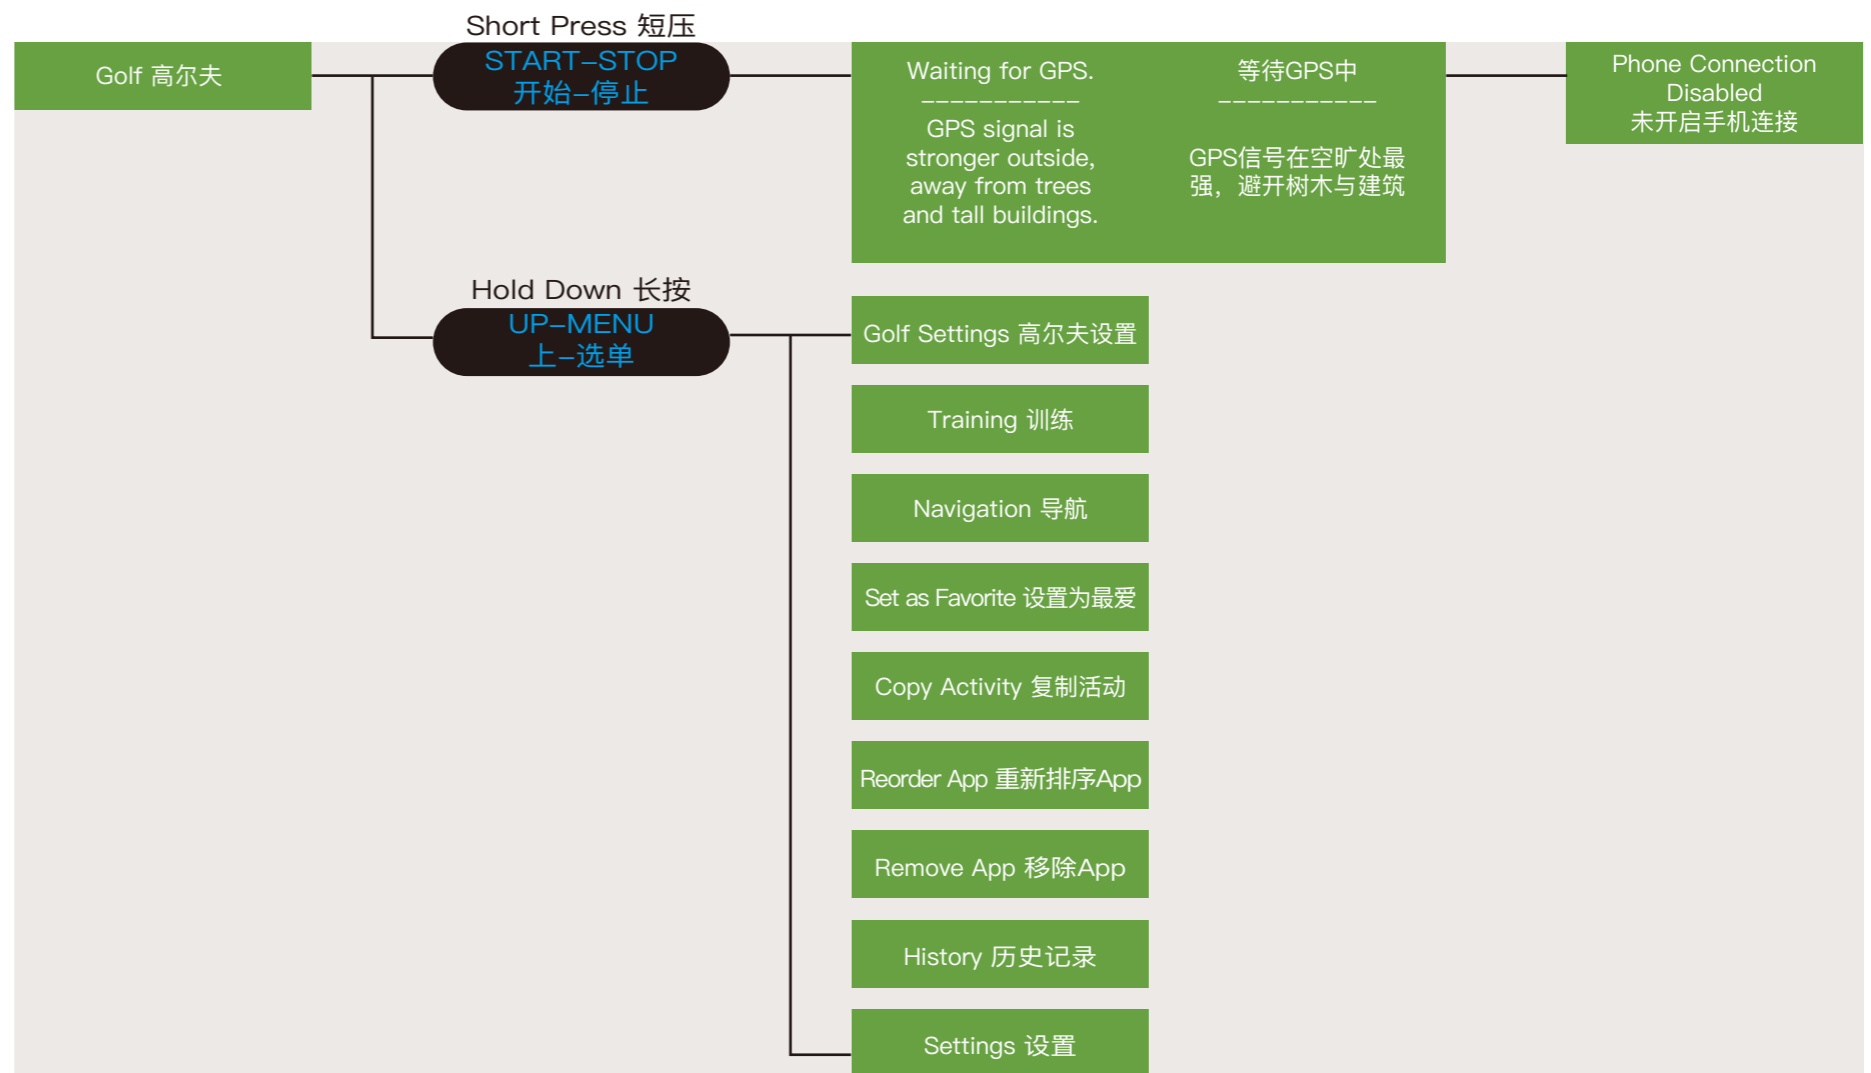

MARINE FEATURES - FISH / TIDES 水上功能 – 钓鱼/潮汐表

MARINE FEATURES - ANCHOR / AUTOPILOT 水上功能 – 锚/自动驾驶

MARINE FEATURES - BOAT DATA / FUSION-LINK 水上功能 – 船只资料/FUSION-LINK

OUTDOOR FEATURES - SUP / ROW 户外功能 – 桨板冲浪/划船

OUTDOOR FEATURES - OPEN WATER / TRACK ME 户外功能 – 公开水域/追踪活动

OUTDOOR FEATURES - PROJECT WPT. 户外功能 - 投影航点

OUTDOOR FEATURES - NAVIGATE 户外功能 - 导航

OUTDOOR FEATURES - RUN / HIKE 户外功能 - 跑步/徒步

OUTDOOR FEATURES - BIKE / GOLF 户外功能 - 自行车/高尔夫