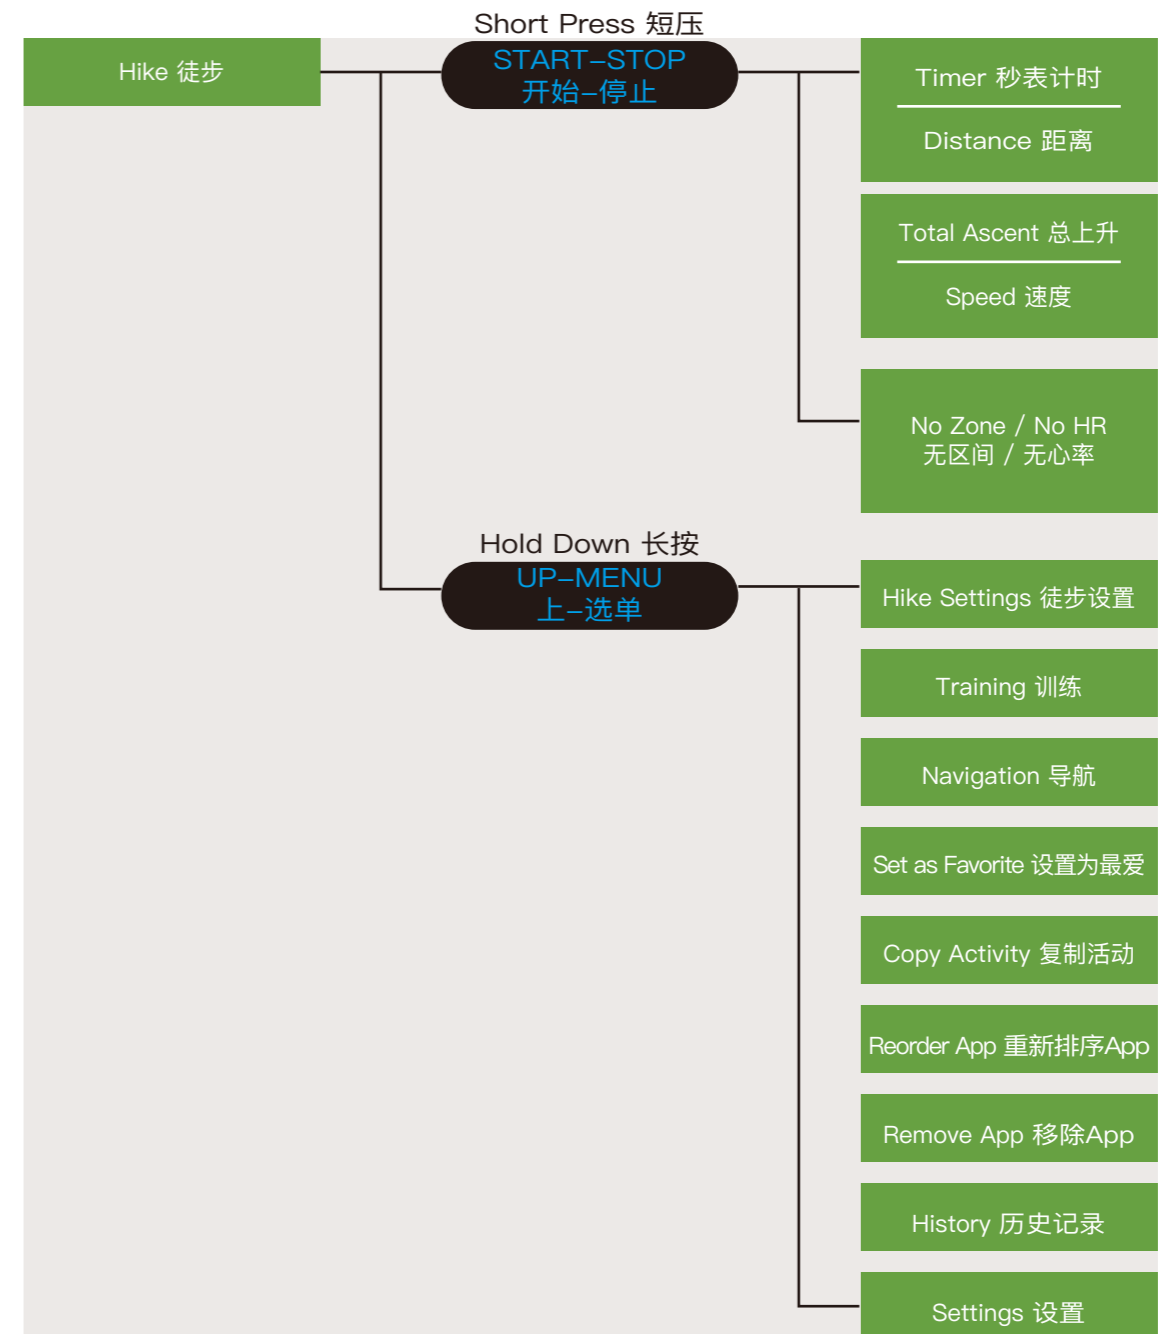

MARINE FEATURES - FISH / TIDES 水上功能 – 钓鱼/潮汐表

MARINE FEATURES - ANCHOR / AUTOPILOT 水上功能 – 锚/自动驾驶

MARINE FEATURES - BOAT DATA / FUSION-LINK 水上功能 – 船只资料/FUSION-LINK

OUTDOOR FEATURES - SUP / ROW 户外功能 – 桨板冲浪/划船

OUTDOOR FEATURES - OPEN WATER / TRACK ME 户外功能 – 公开水域/追踪活动

OUTDOOR FEATURES - PROJECT WPT. 户外功能 - 投影航点

OUTDOOR FEATURES - NAVIGATE 户外功能 - 导航

OUTDOOR FEATURES - RUN / HIKE 户外功能 - 跑步/徒步

OUTDOOR FEATURES - BIKE / GOLF 户外功能 - 自行车/高尔夫